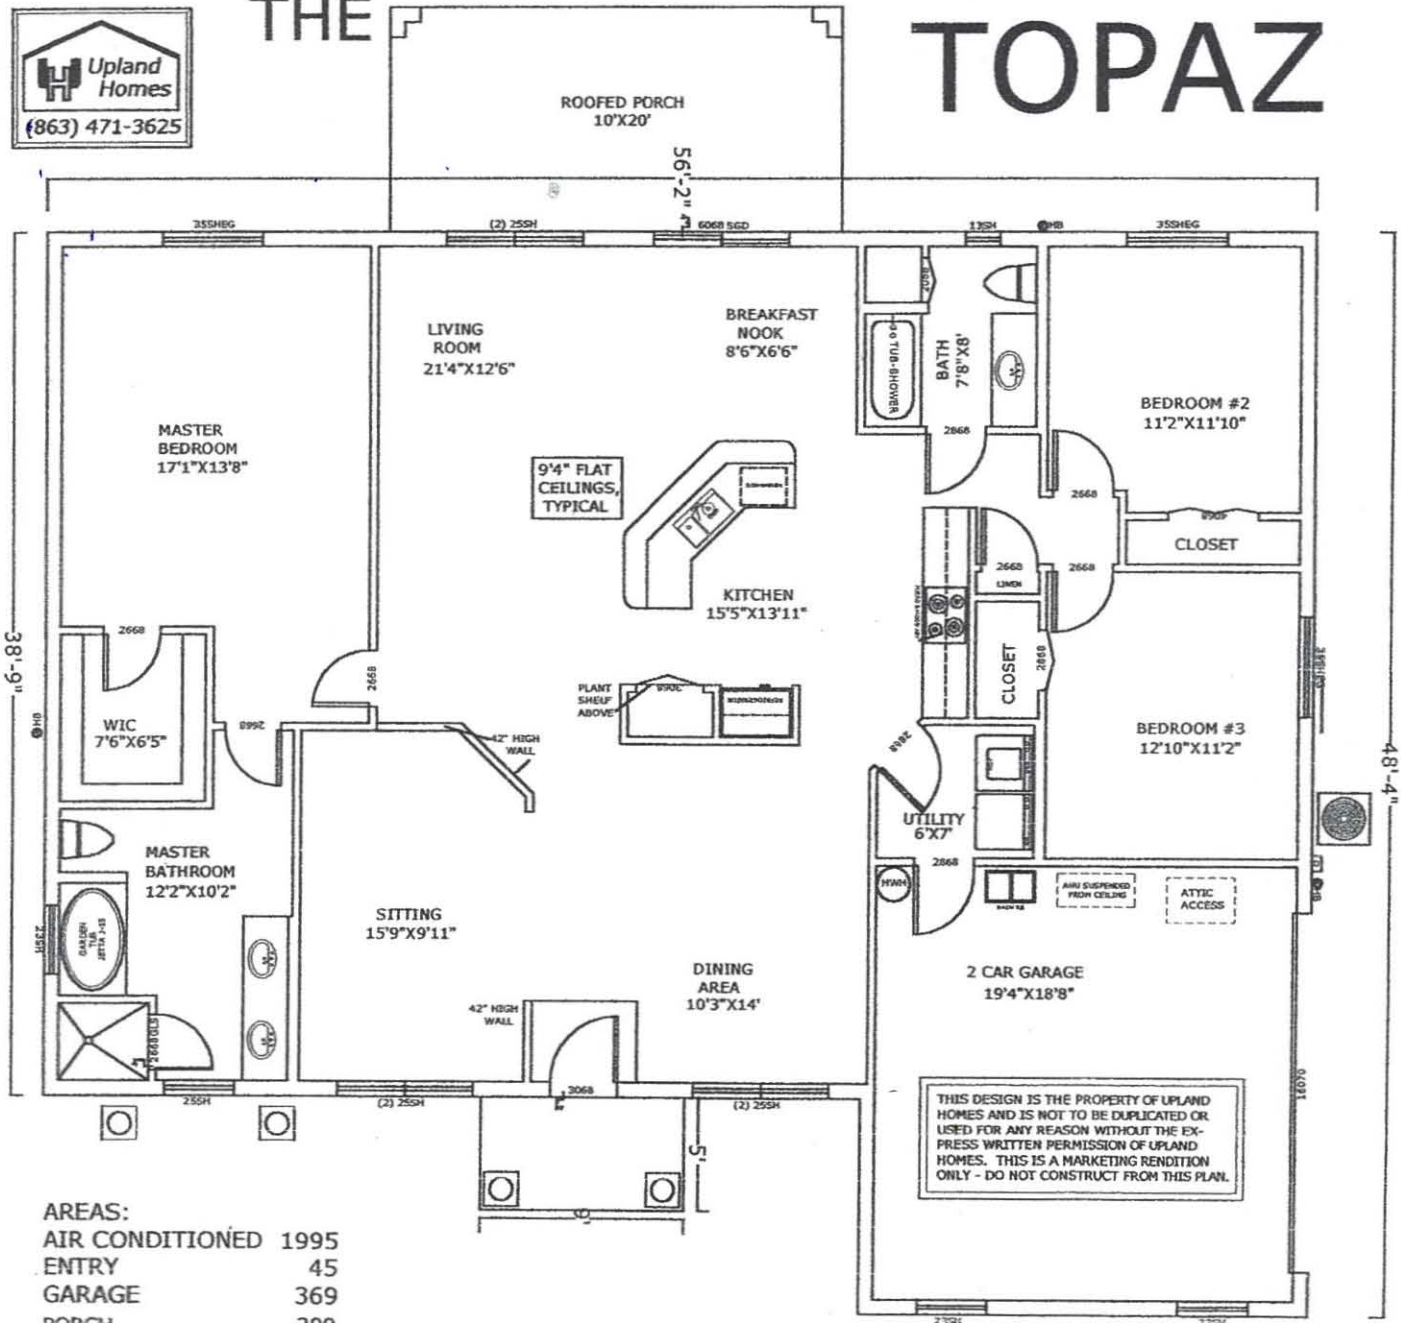

THE

TOPAZ

AREAS:	
AIR CONDITIONED	1995
ENTRY	45
GARAGE	369
PORCH	200
TOTAL	2609 SF

THE TOPAZ

AREAS:	
AIR CONDITIONED	1995
ENTRY	45
GARAGE	369
PORCH	200
TOTAL	2609 SF