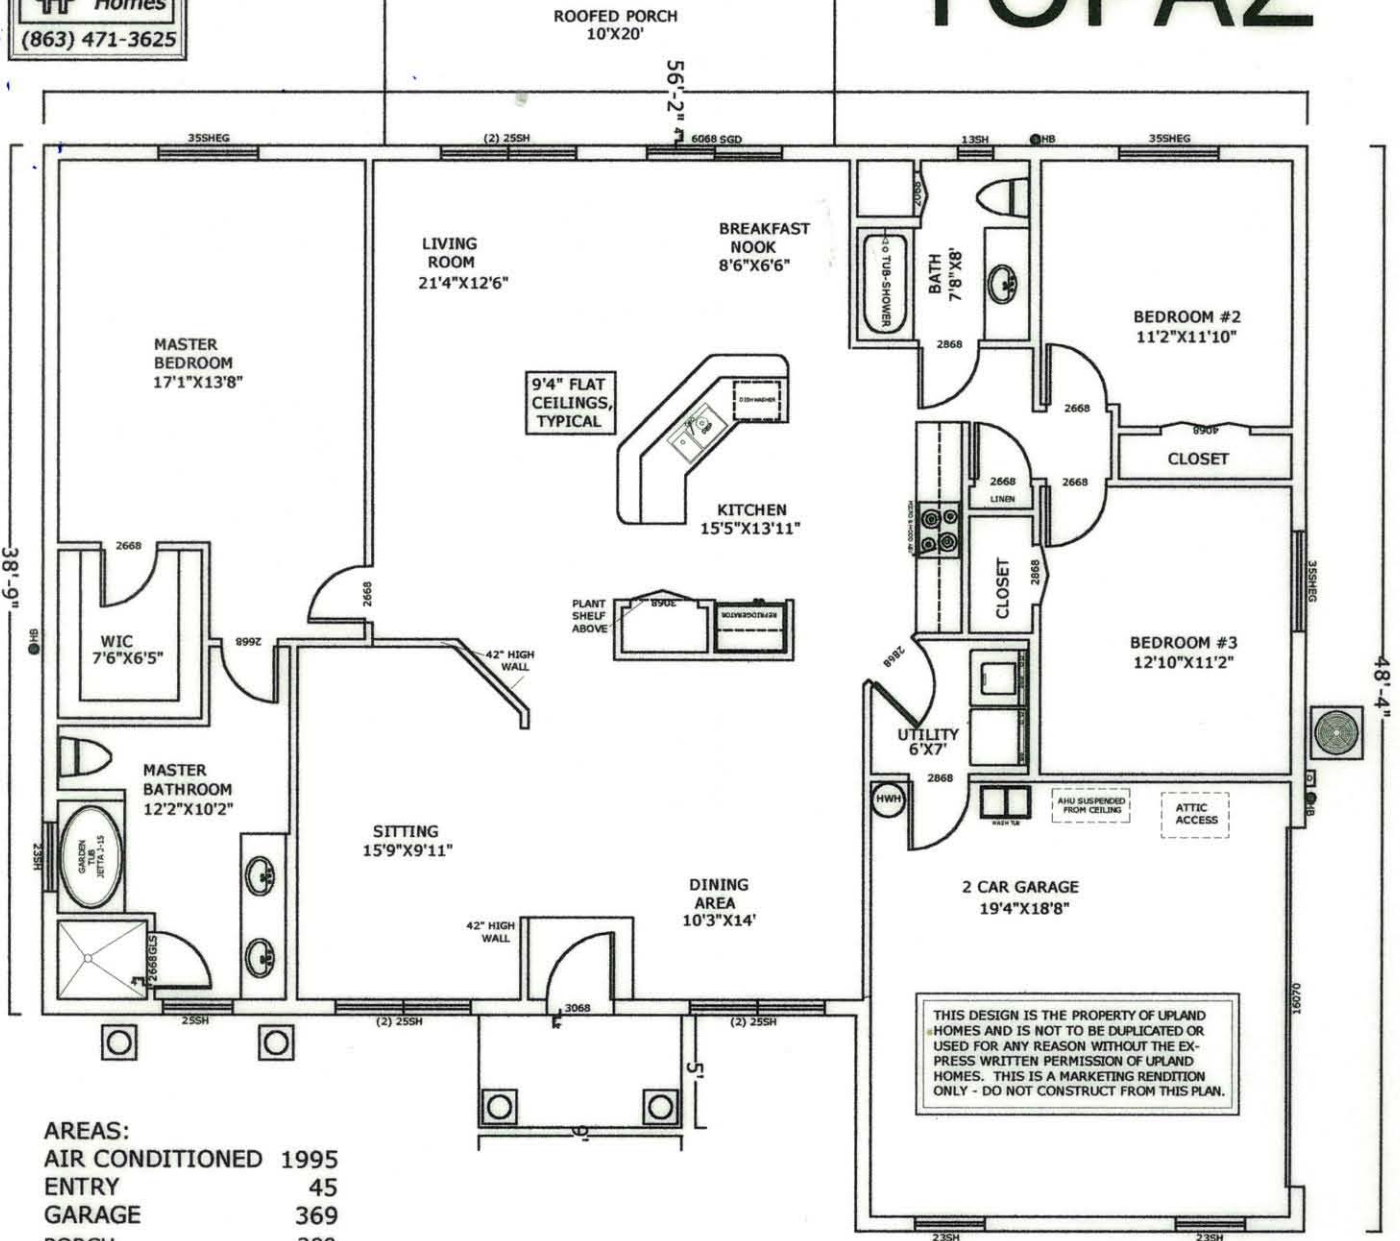

THE

TOPAZ

AREAS:	
AIR CONDITIONED	1995
ENTRY	45
GARAGE	369
PORCH	200
TOTAL	2609 SF

THE TOPAZ

AREAS:	
AIR CONDITIONED	1995
ENTRY	45
GARAGE	369
PORCH	200
TOTAL	2609 SF